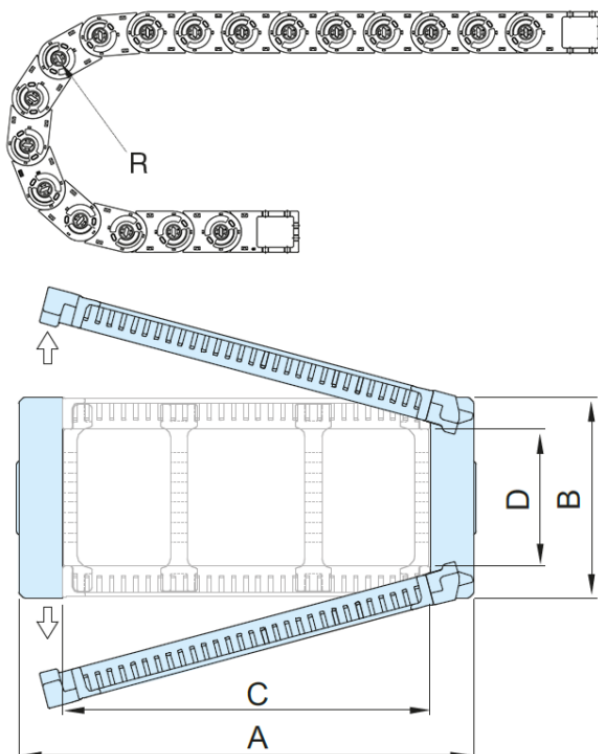

Article number: 18ST095N250R230

Description: ST Shift cable chain, ST095N.250 Radius 230 - Hoved nr. (1LK)  
Type ST 095N.250.R230

## Measures

A = 288

B = 82

C = 250

D = 56

I = 95

R = 230